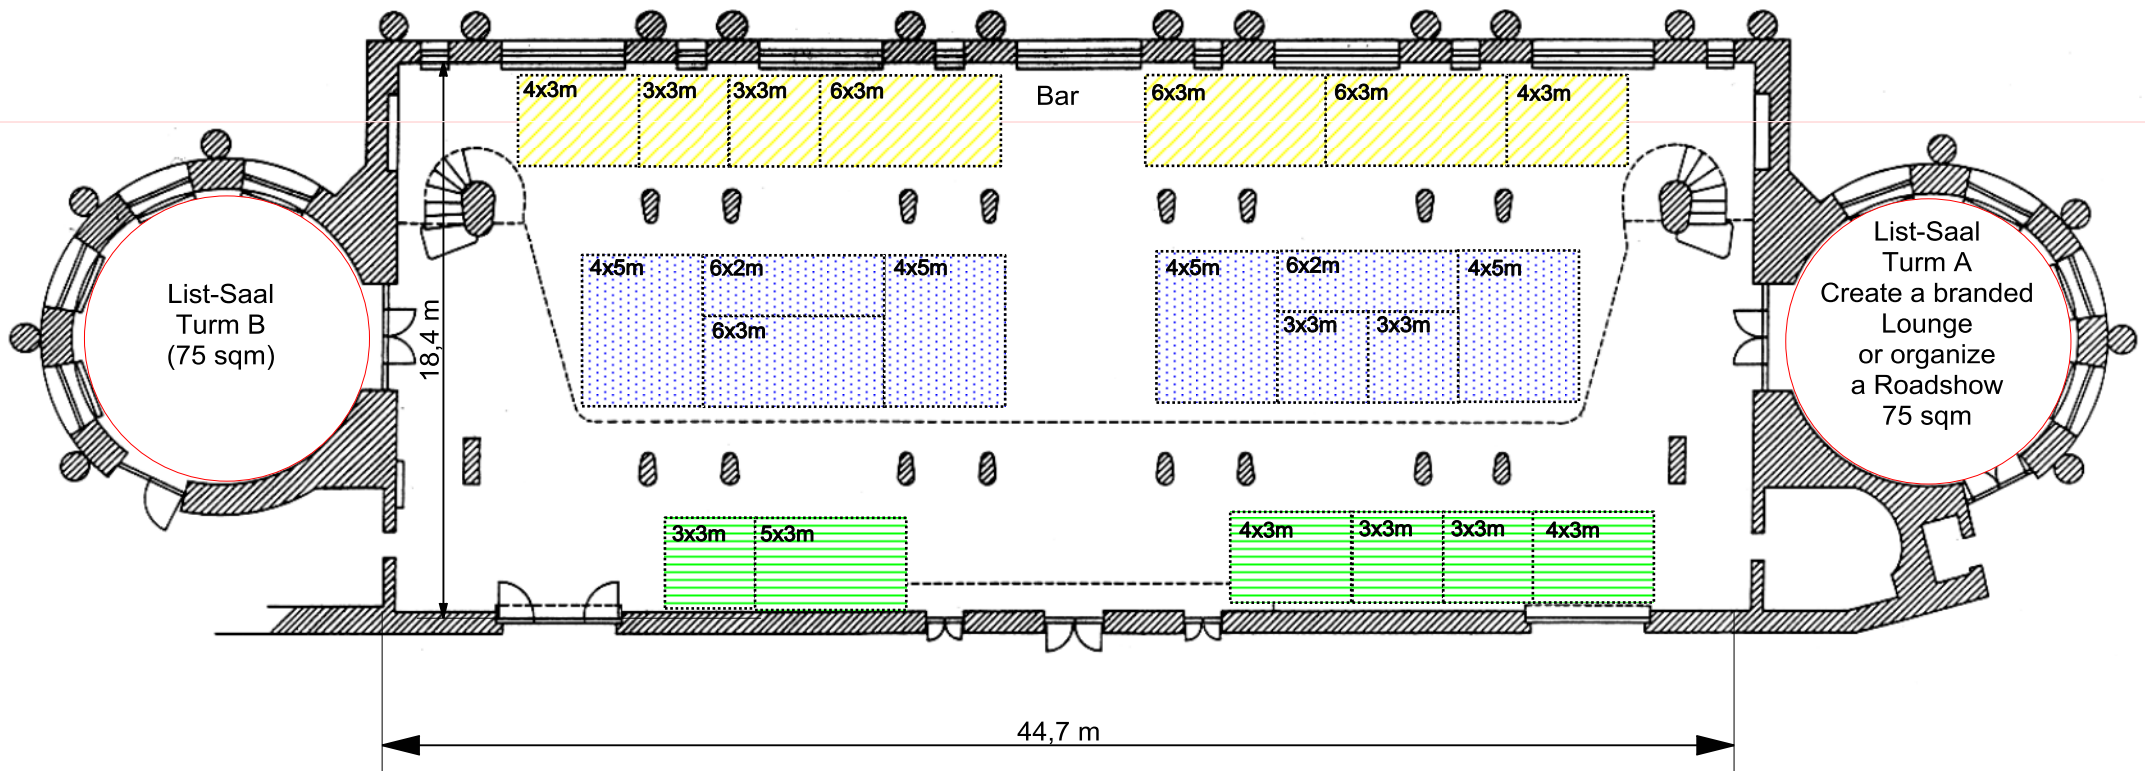

List-Saal

Trade Floor

-  Row A: height of booths 2,50 m
-  Row B: height of booths 2,50 m
-  Row C: height of booths 2,30 m

Scale of 1 : 250

We can offer you other presentation areas.
Feel free to contact us.